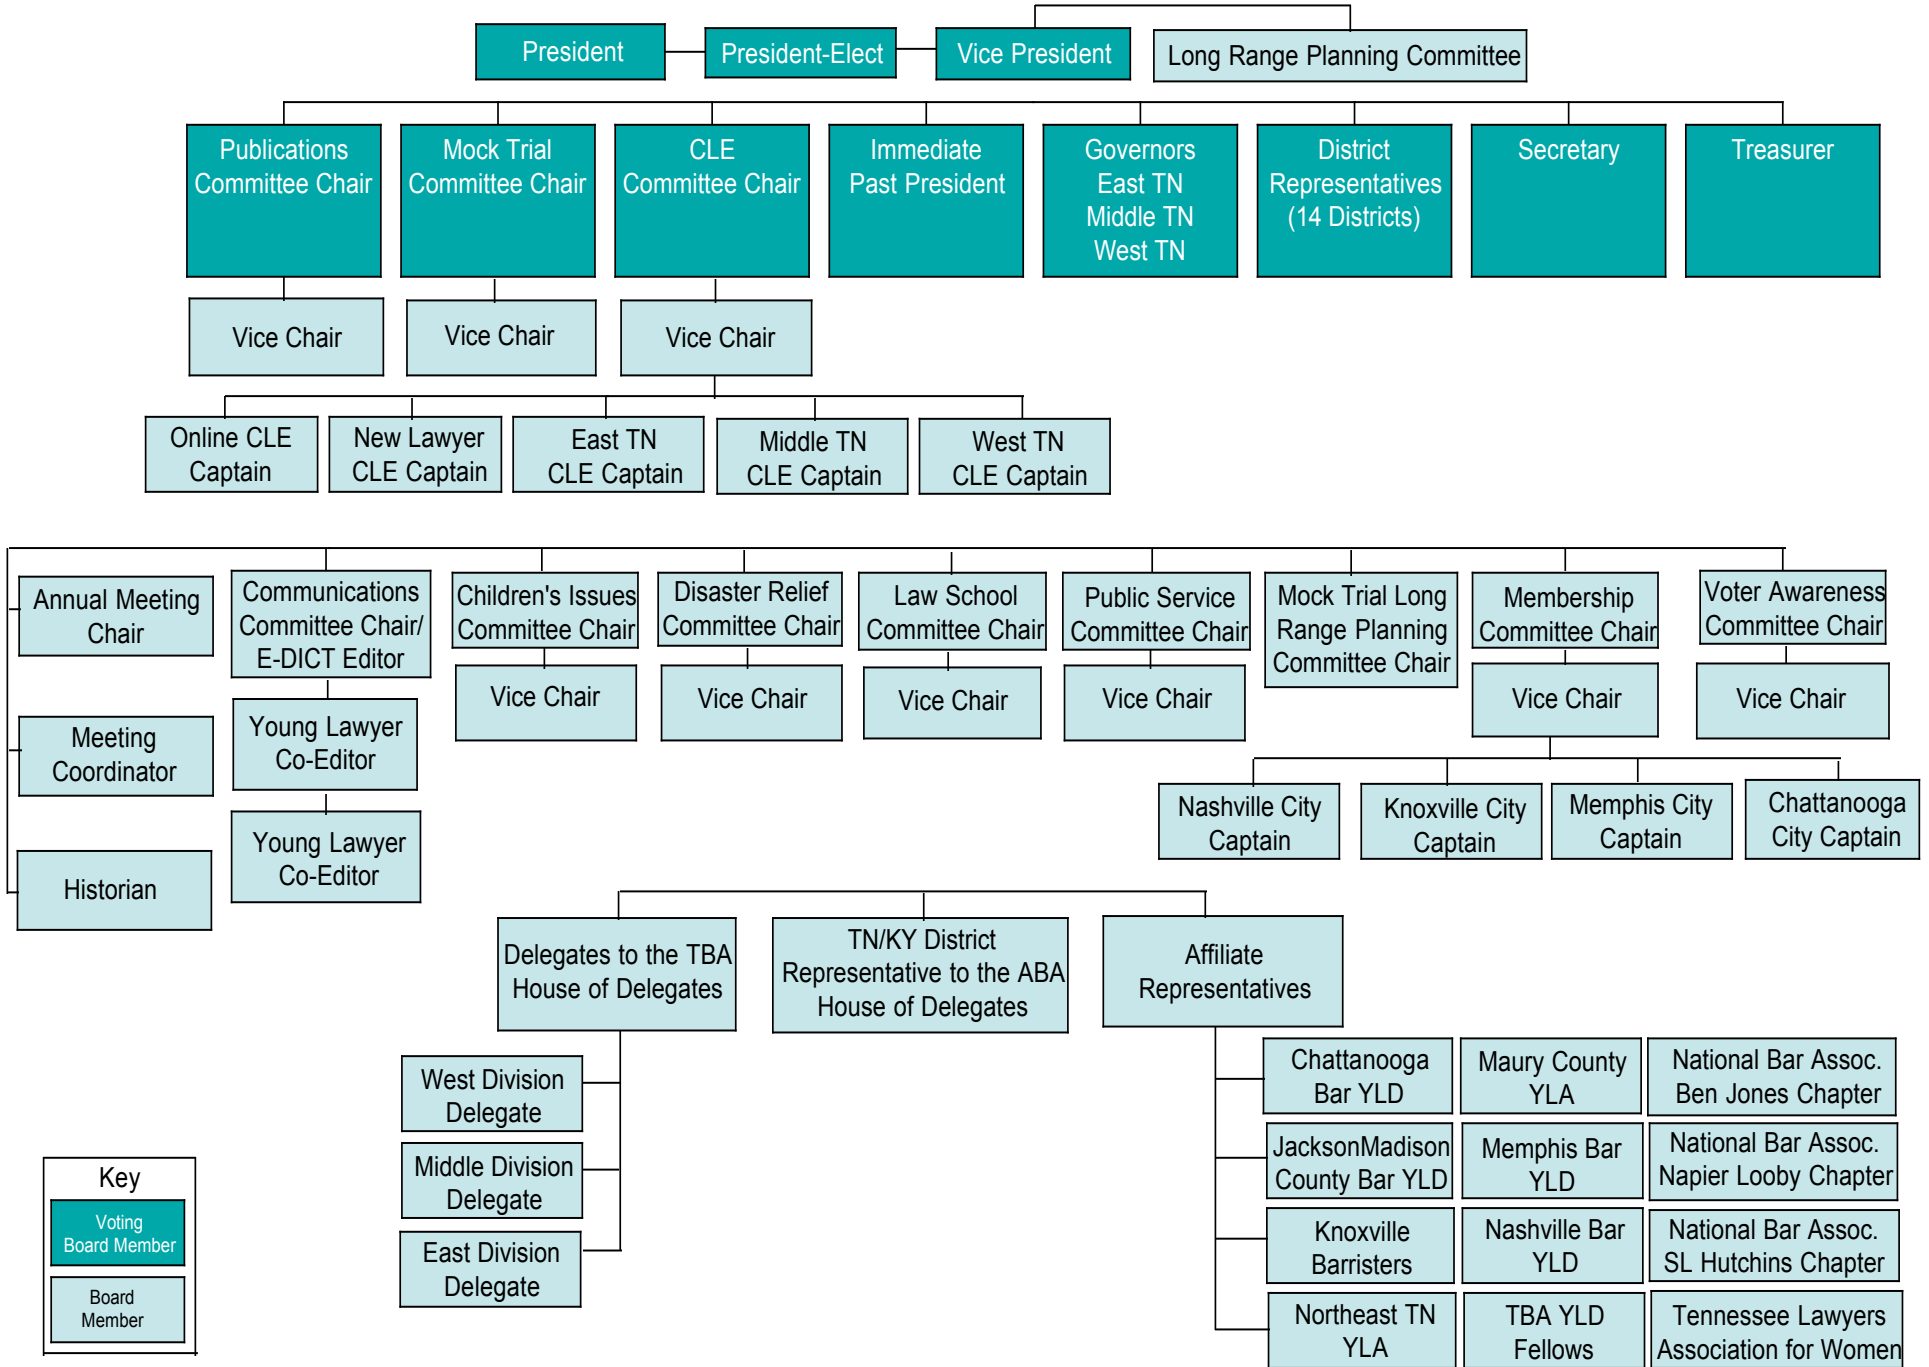

# Tennessee Bar Association Young Lawyers Division Organizational Chart

**Key**

- Voting Board Member
- Board Member