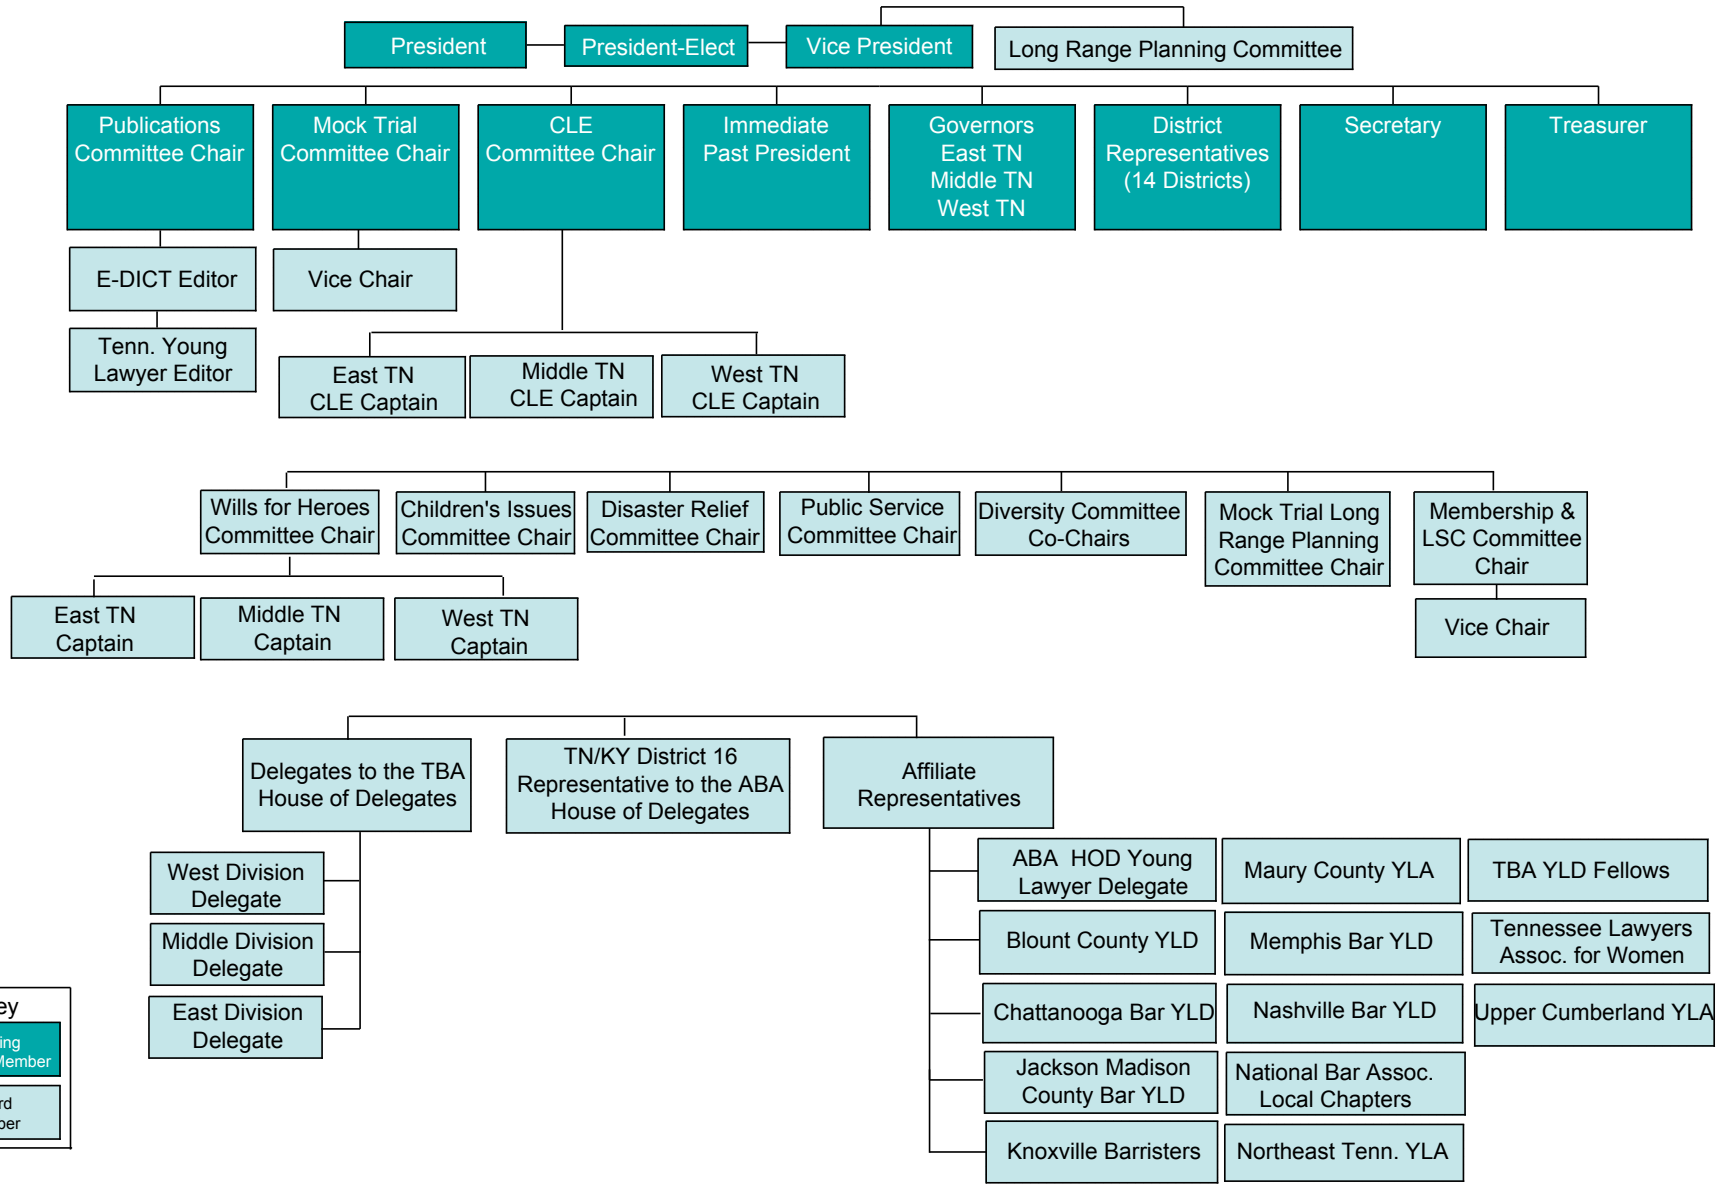

Tennessee Bar Association Young Lawyers Division 2010-2011 Organizational Chart

Key

- Voting Board Member
- Board Member